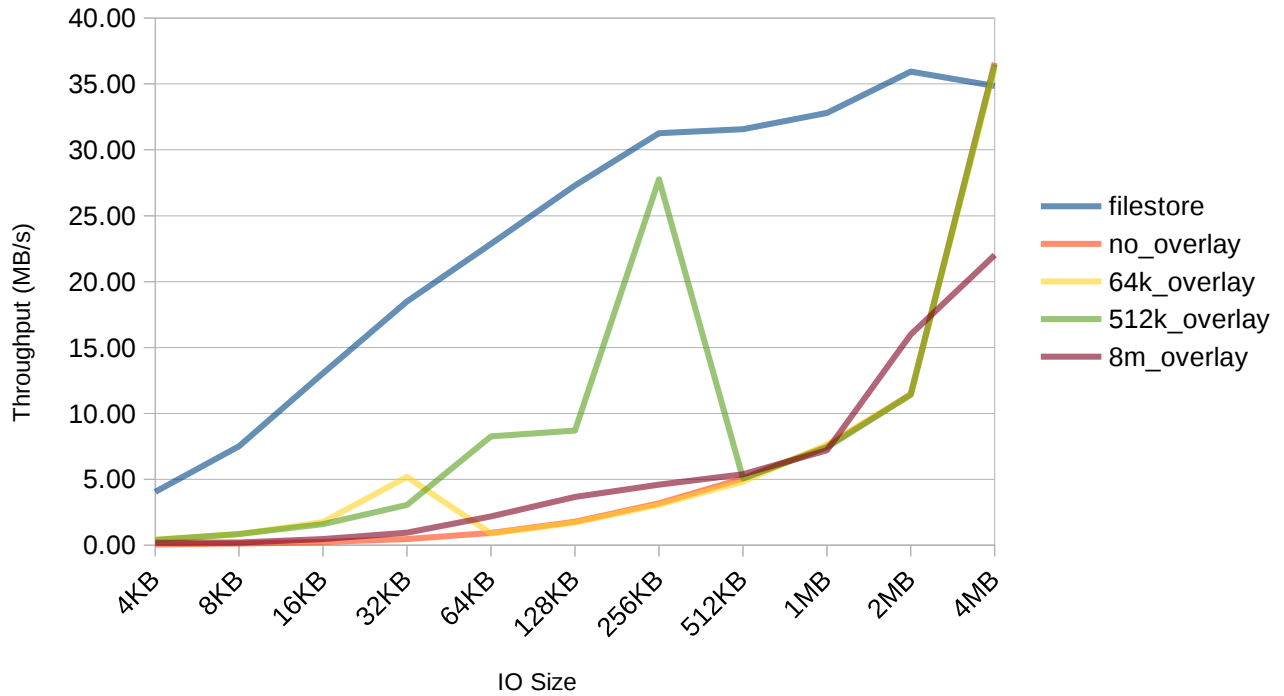

Filestore vs Newstore+Overlay Write Throughput

1X Replication, 1 OSD, ceph 0.93-1010-gec2c364

Filestore vs Newstore+Overlay Random Write Throughput

1X Replication, 1 OSD, ceph 0.93-1010-gec2c364